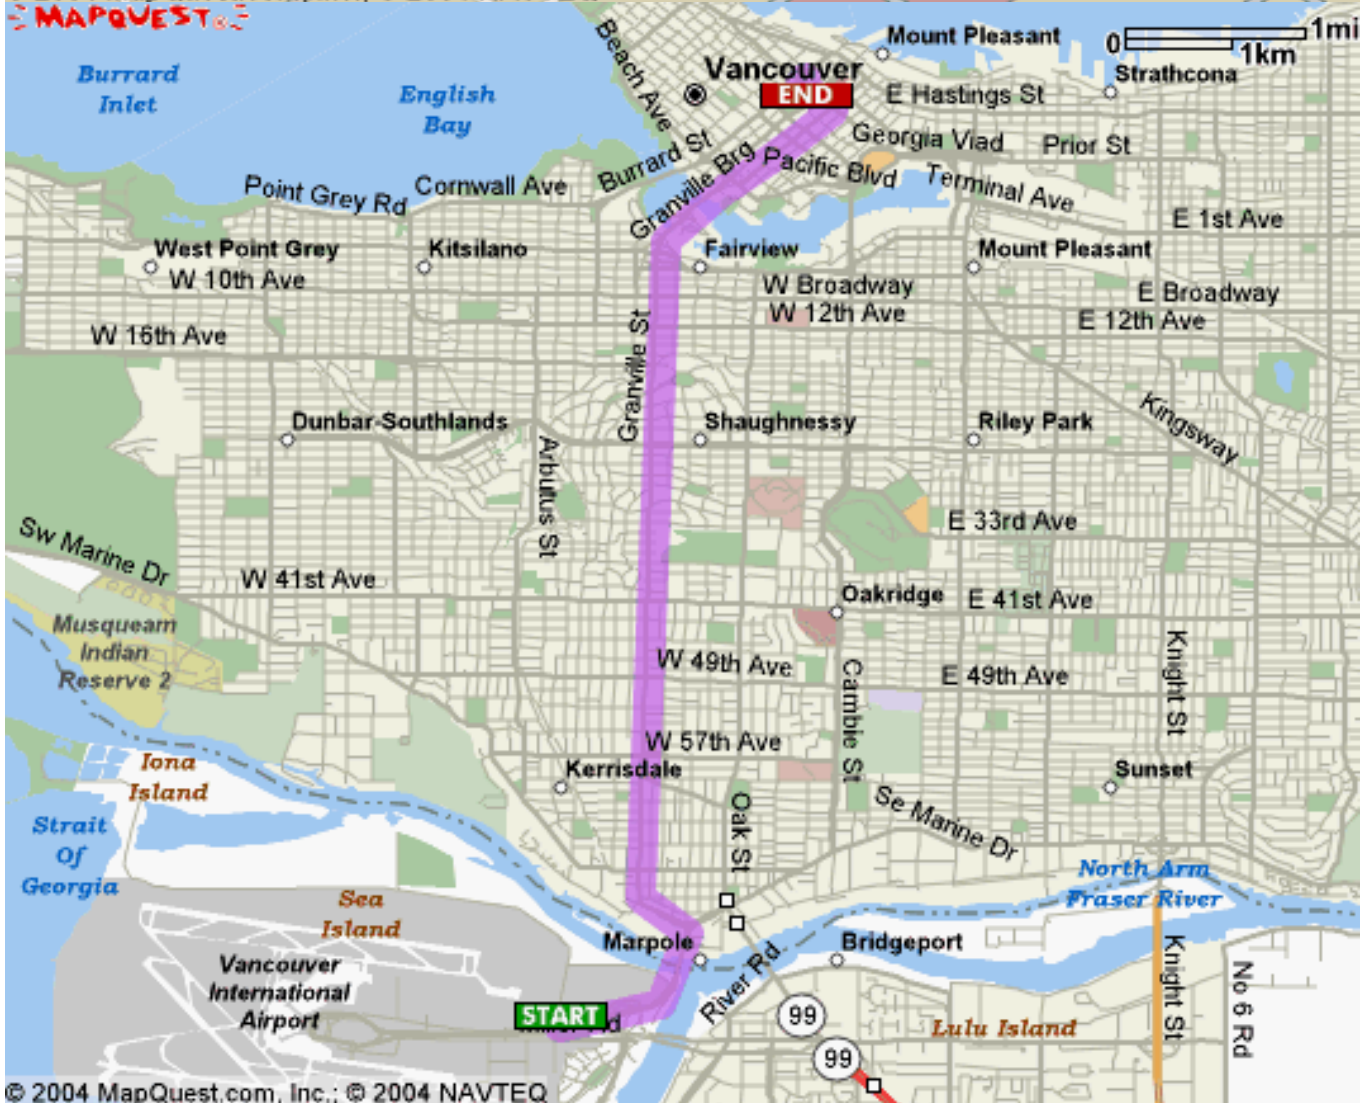

Rohde & Liesenfeld Canada Inc. (Vancouver Office)
500 Park Place, 666 Burrard Street, Vancouver, BC V6C 3P6
Tel: 604-676-5248, Fax: 604-688-2419

© 2004 MapQuest.com, Inc.; © 2004 NAVTEQ

© 2004 MapQuest.com, Inc.; © 2004 NAVTEQ