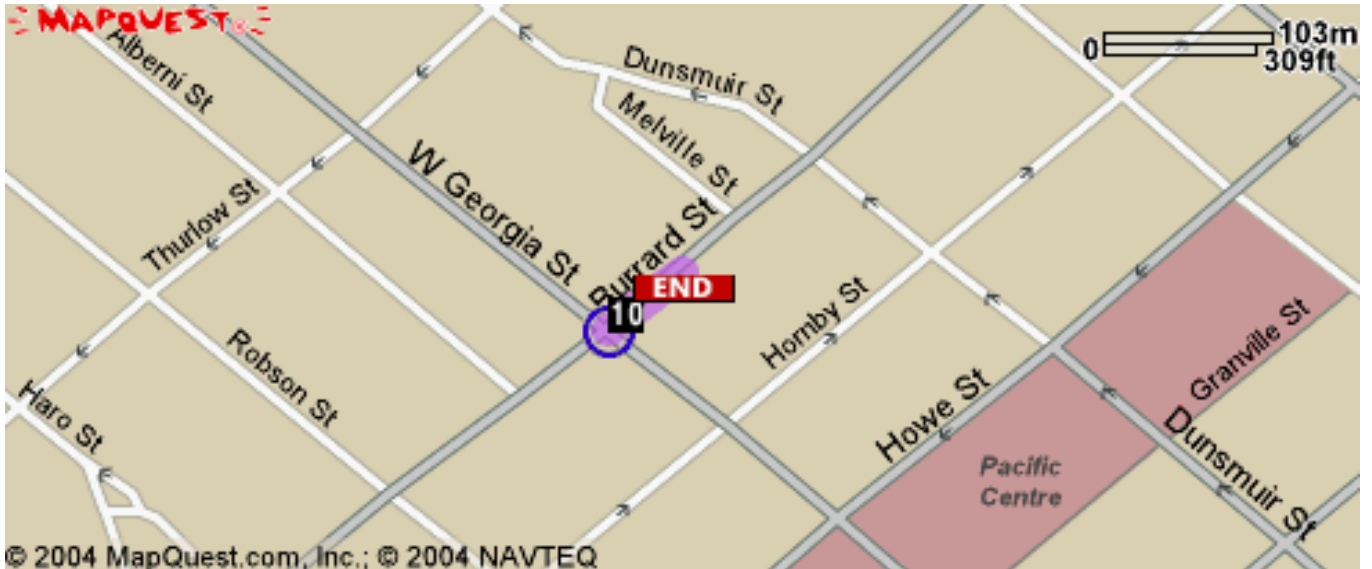

Rohde & Liesenfeld Canada Inc. (Vancouver Office)
500 Park Place, 666 Burrard Street, Vancouver, BC V6C 3P6
Tel: 604-676-5248, Fax: 604-688-2419

© 2004 MapQuest.com, Inc.; © 2004 NAVTEQ

© 2004 MapQuest.com, Inc.; © 2004 NAVTEQ